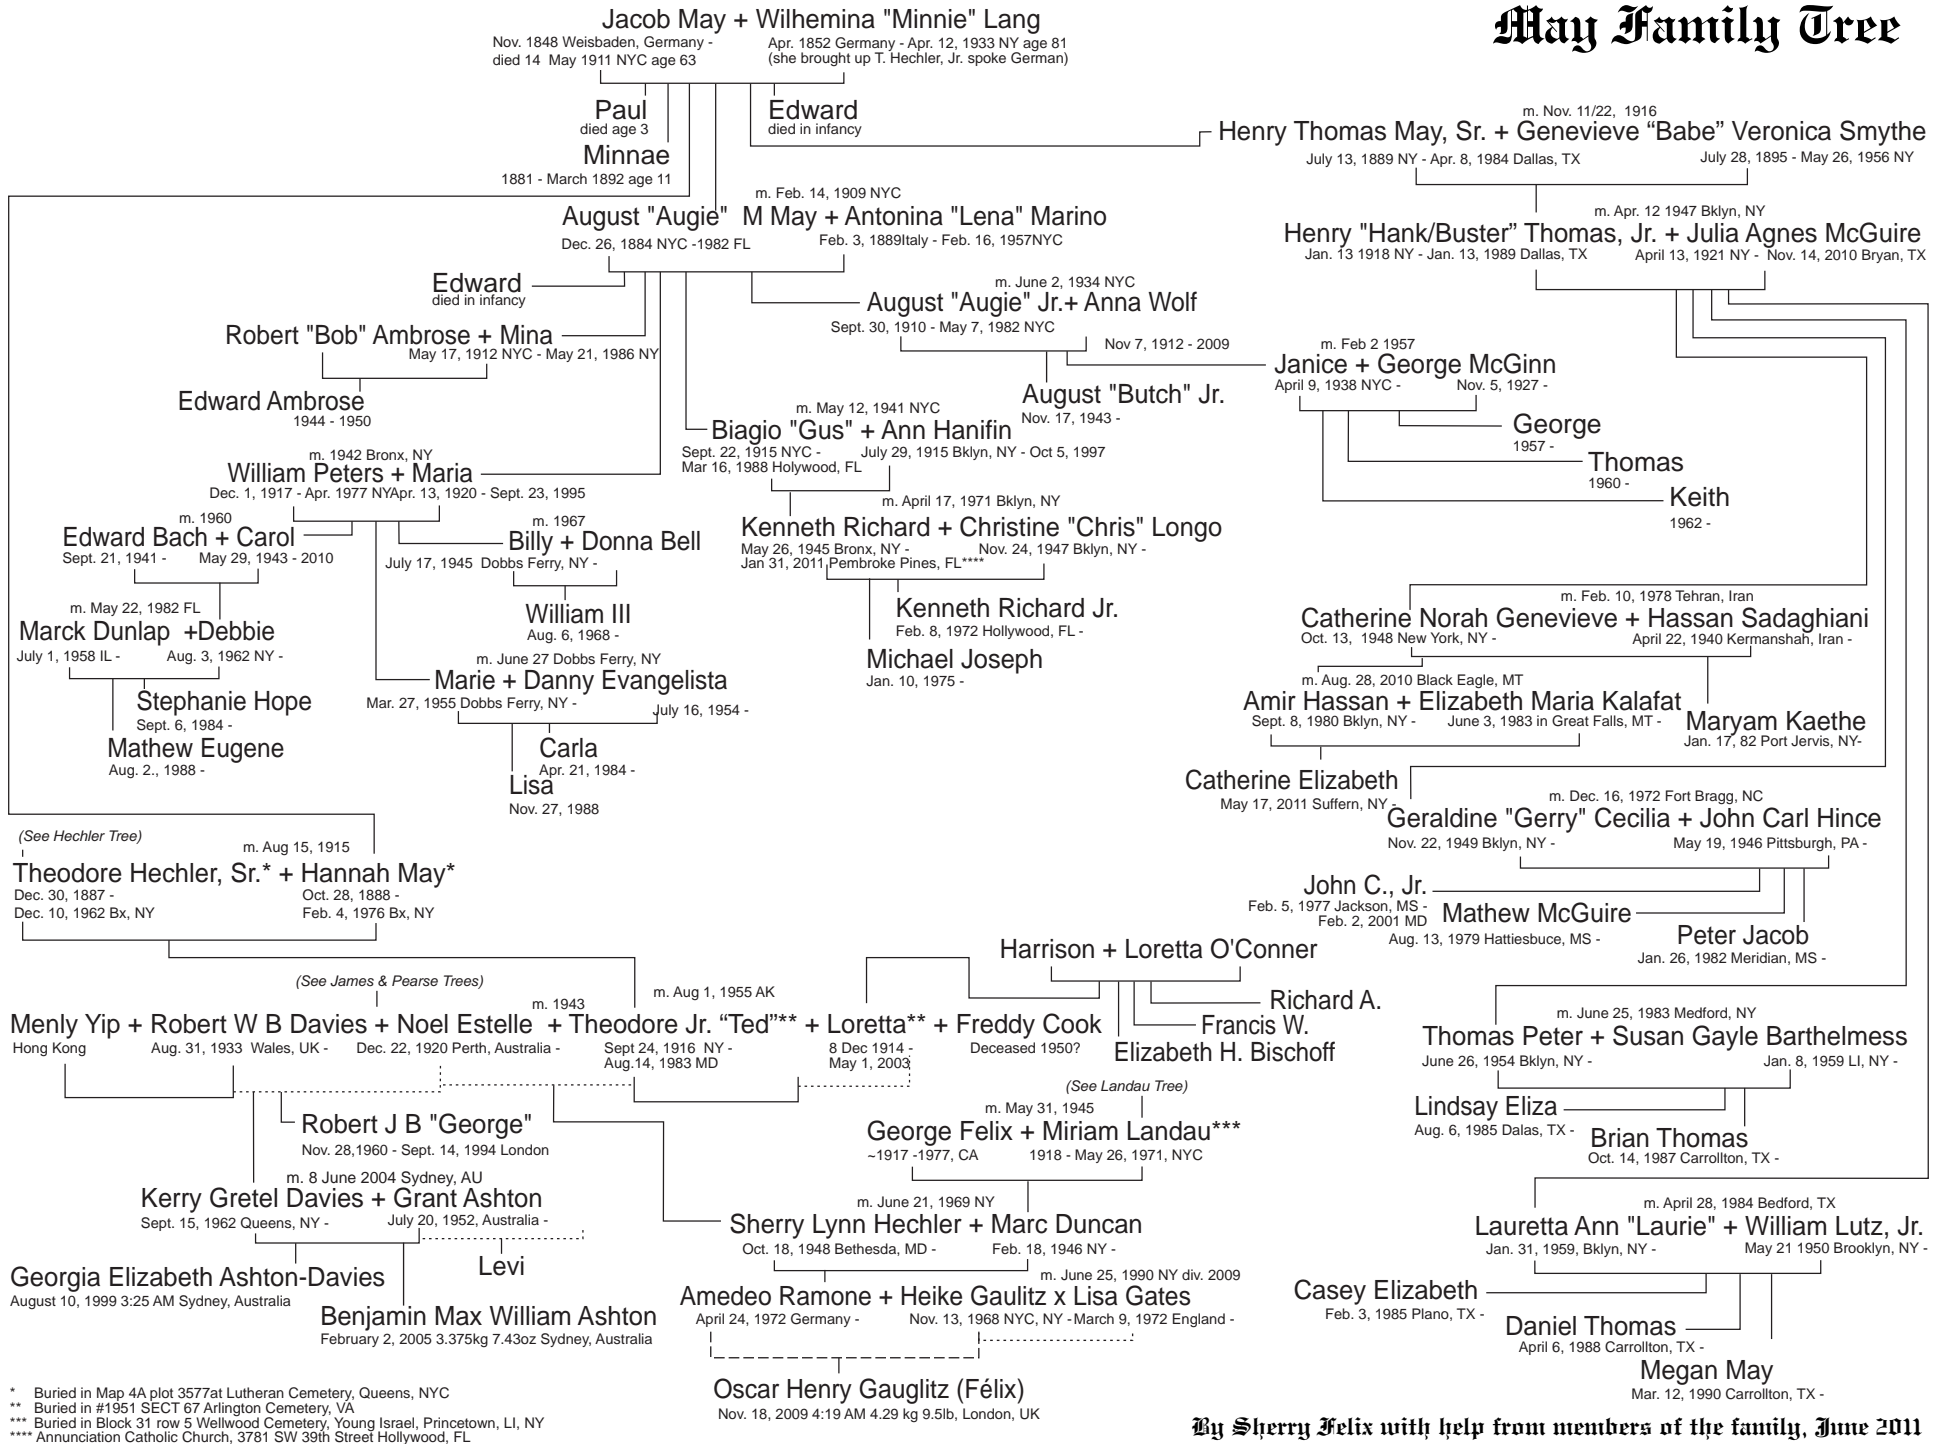

May Family Tree

* Buried in Map 4A plot 3577at Lutheran Cemetery, Queens, NYC
 ** Buried in #1951 SECT 67 Arlington Cemetery, VA
 *** Buried in Block 31 row 5 Wellwood Cemetery, Young Israel, Princetown, LI, NY
 **** Annunciation Catholic Church, 3781 SW 39th Street Hollywood, FL

By Sherry Felix with help from members of the family, June 2011