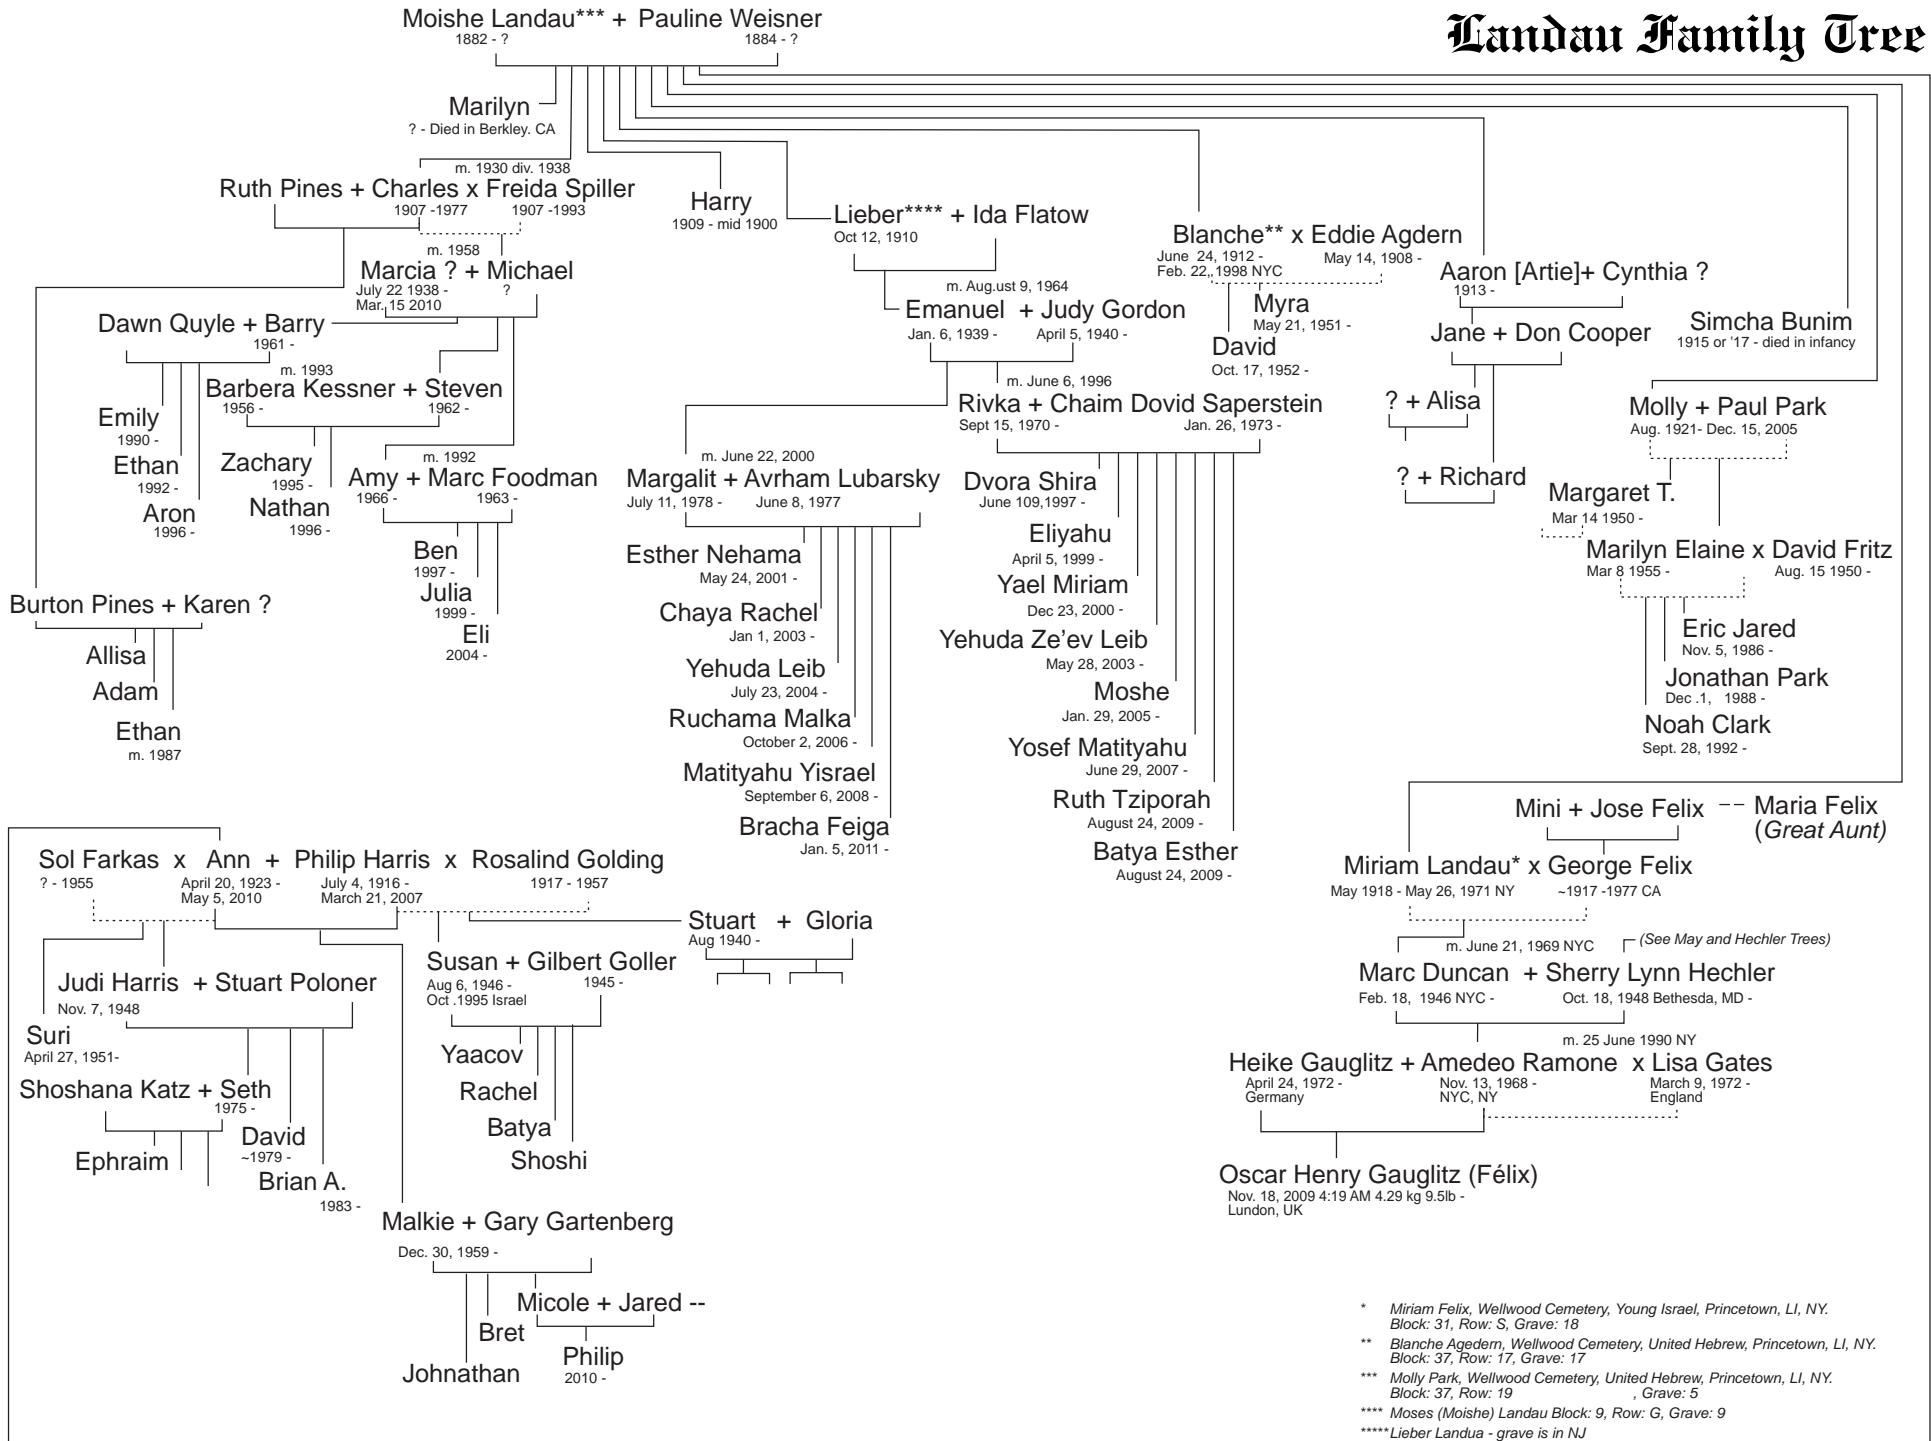

Landau Family Tree

* Miriam Felix, Wellwood Cemetery, Young Israel, Princetown, LI, NY. Block: 31, Row: S, Grave: 18
 ** Blanche Agedem, Wellwood Cemetery, United Hebrew, Princetown, LI, NY. Block: 37, Row: 17, Grave: 17
 *** Molly Park, Wellwood Cemetery, United Hebrew, Princetown, LI, NY. Block: 37, Row: 19, Grave: 5
 **** Moses (Moïshe) Landau Block: 9, Row: G, Grave: 9
 *****Lieber Landau - grave is in NJ