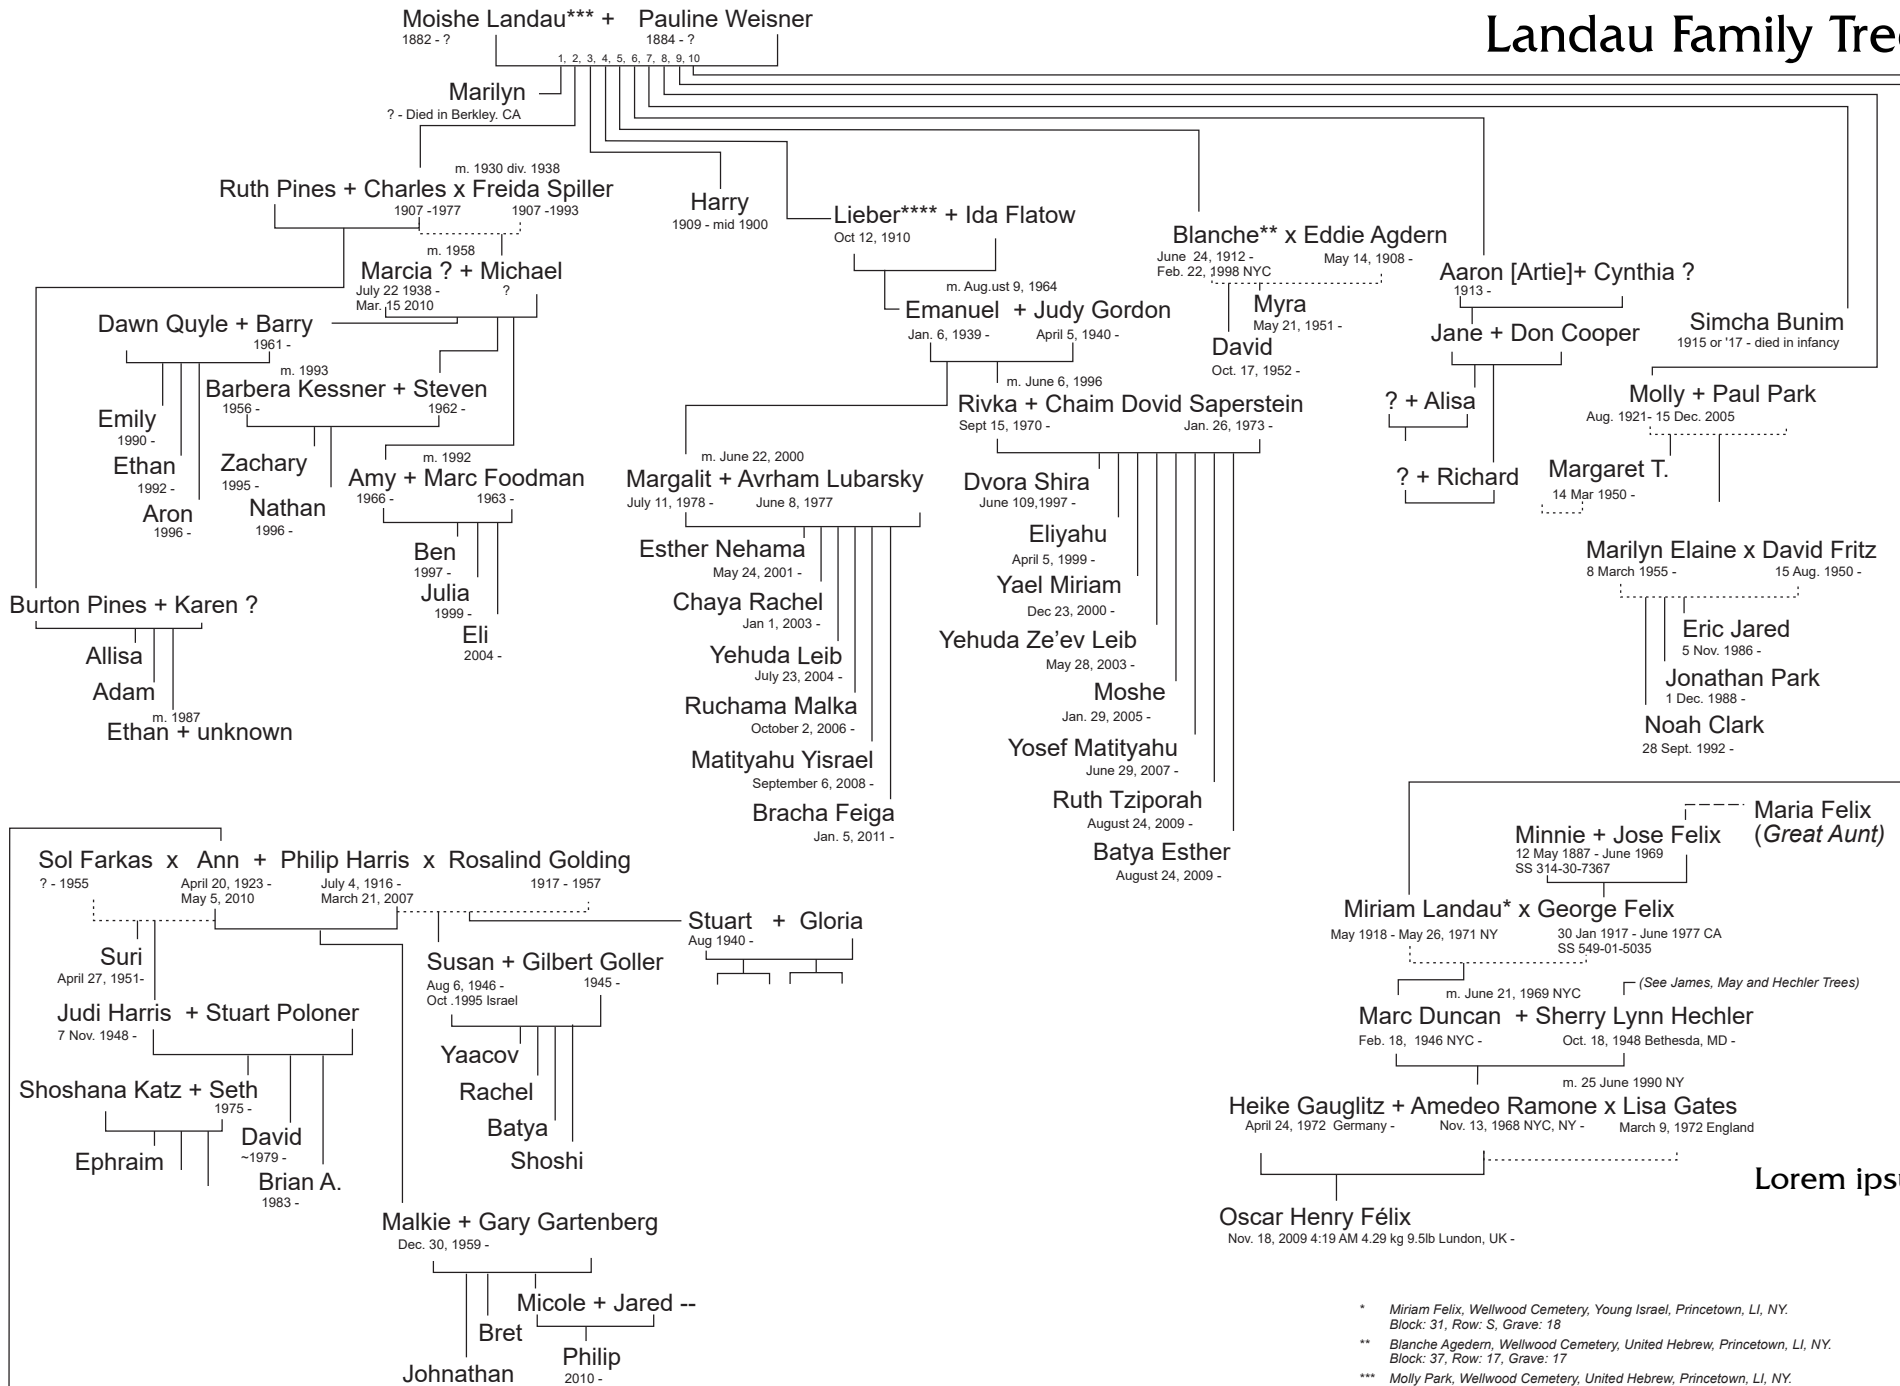

# Landau Family Tree

Lorem ipsum

\* Miriam Felix, Wellwood Cemetery, Young Israel, Princetown, LI, NY. Block: 31, Row: S, Grave: 18  
 \*\* Blanche Agedern, Wellwood Cemetery, United Hebrew, Princetown, LI, NY. Block: 37, Row: 17, Grave: 17  
 \*\*\* Molly Park, Wellwood Cemetery, United Hebrew, Princetown, LI, NY. Block: 37, Row: 19, Grave: 5  
 \*\*\*\* Moses (Moische) Landau Block: 9, Row: G, Grave: 9  
 \*\*\*\*\* Lieber Landau - grave is in NJ