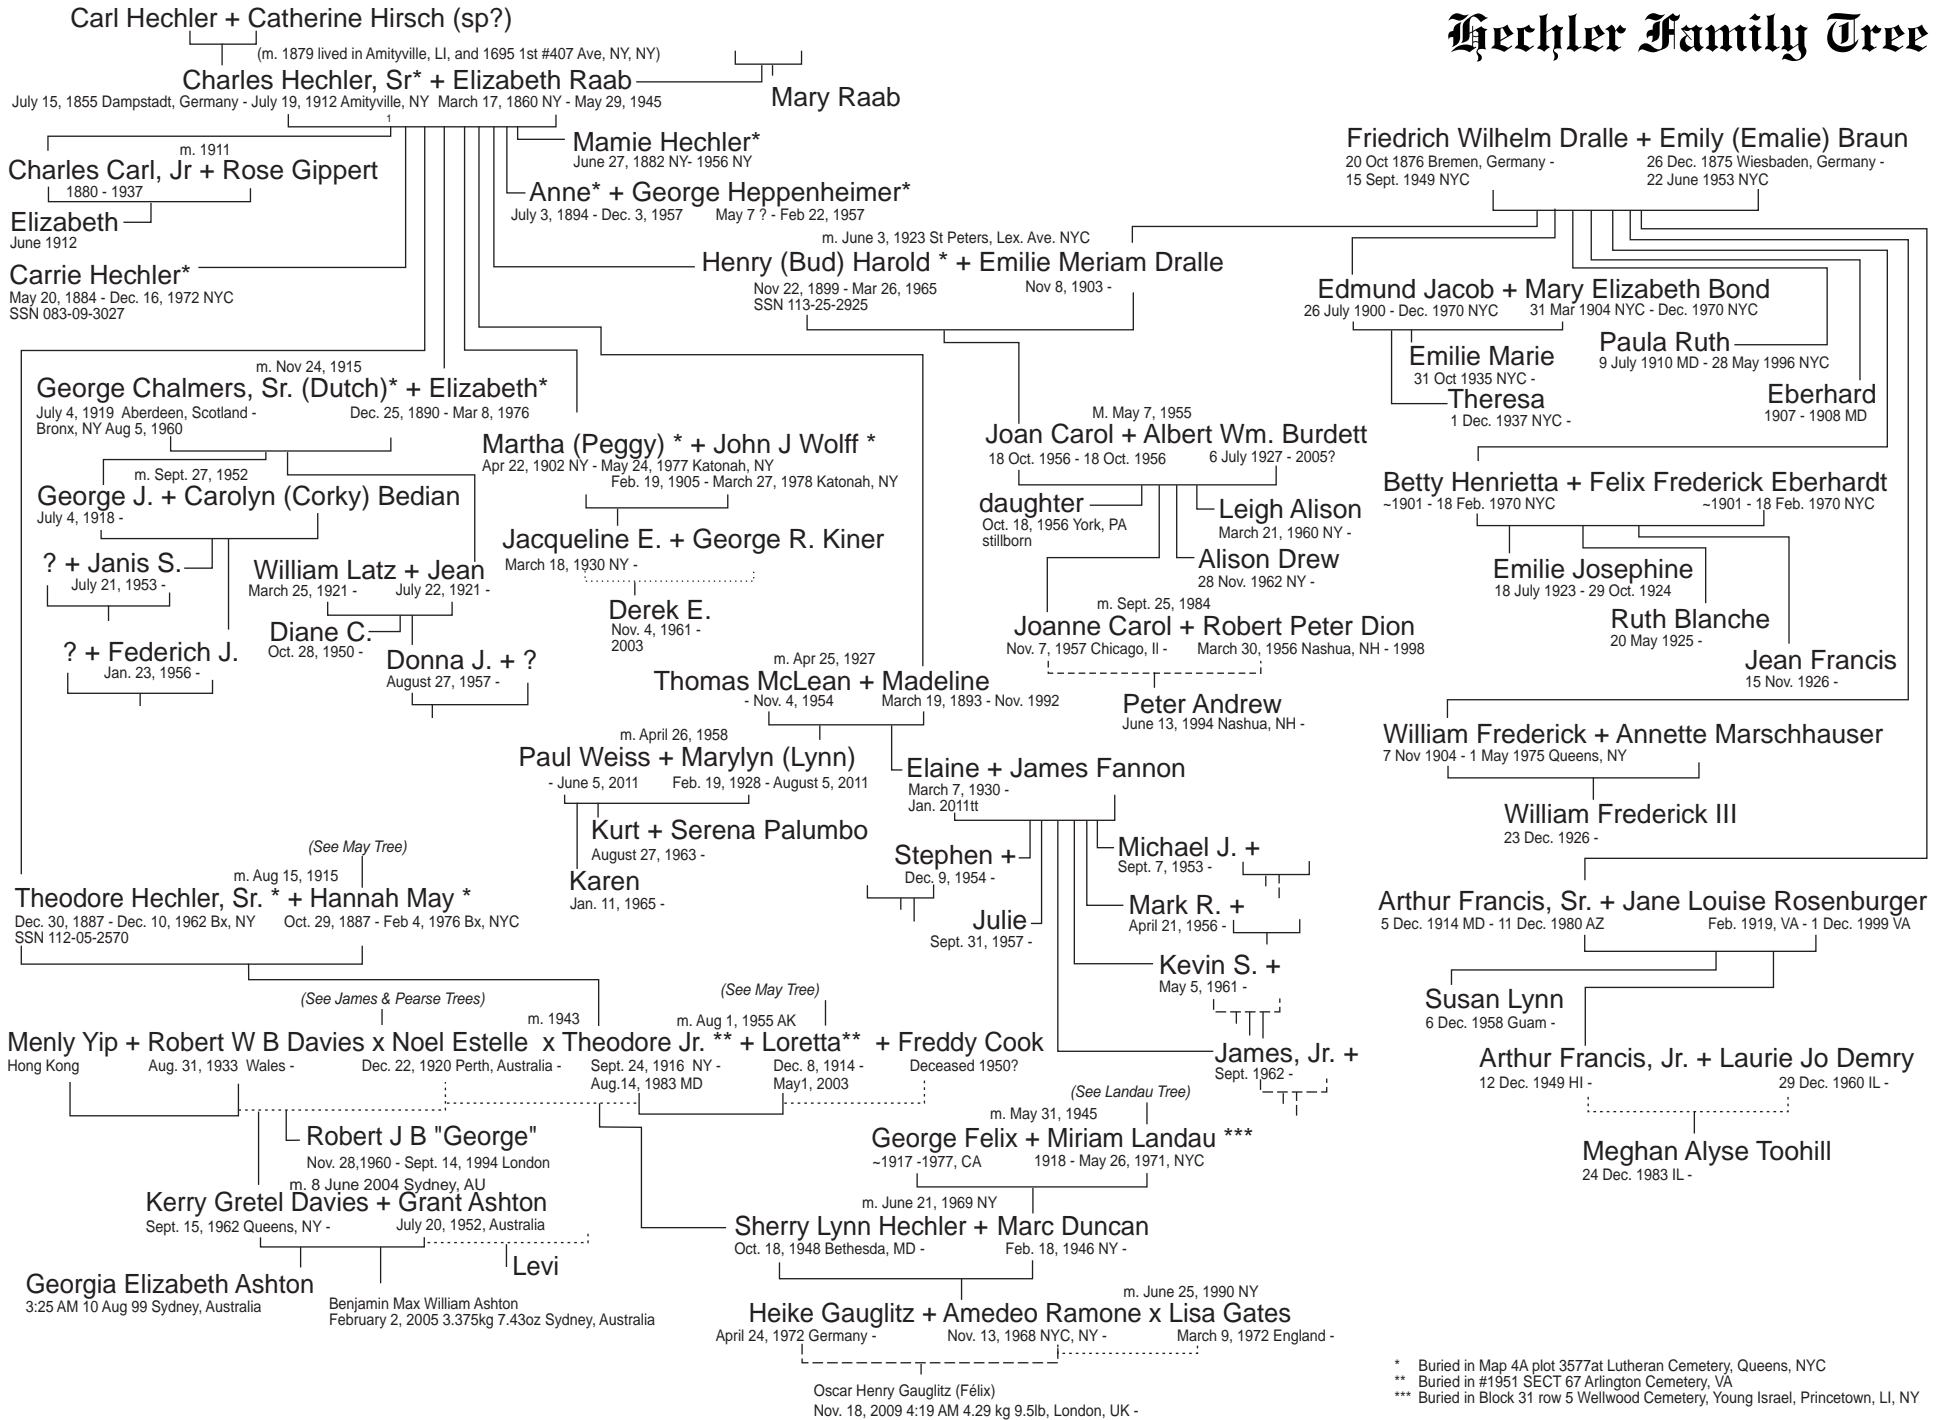

Hechler Family Tree

* Buried in Map 4A plot 3577at Lutheran Cemetery, Queens, NYC
** Buried in #1951 SECT 67 Arlington Cemetery, VA
*** Buried in Block 31 row 5 Wellwood Cemetery, Young Israel, Princetown, LI, NY