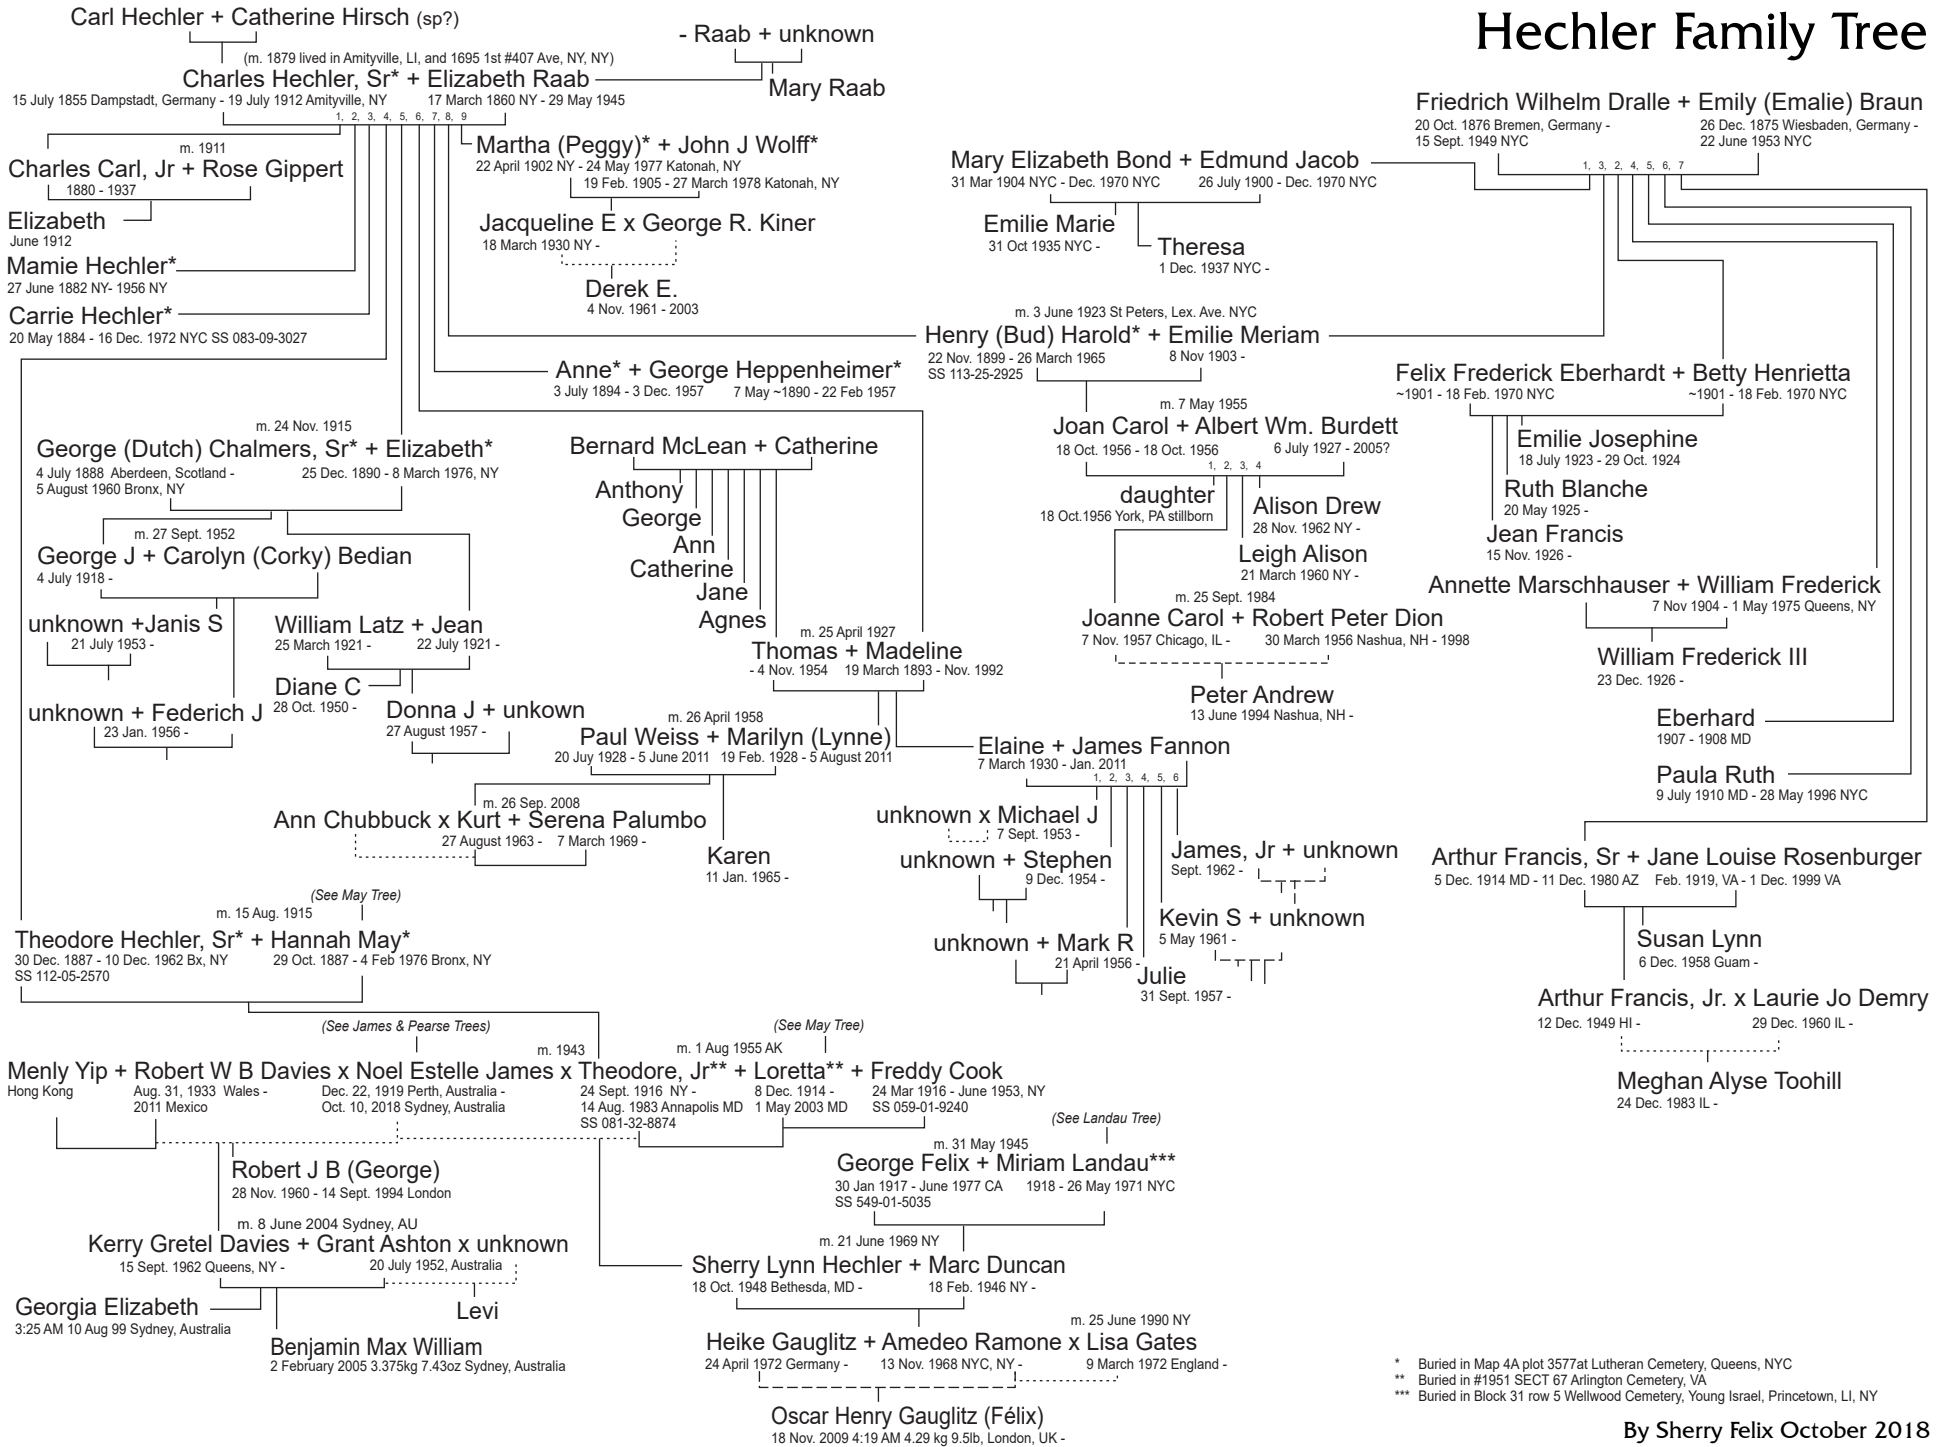

Hechler Family Tree

* Buried in Map 4A plot 3577at Lutheran Cemetery, Queens, NYC
 ** Buried in #1951 SECT 67 Arlington Cemetery, VA
 *** Buried in Block 31 row 5 Wellwood Cemetery, Young Israel, Princetown, LI, NY

By Sherry Felix October 2018